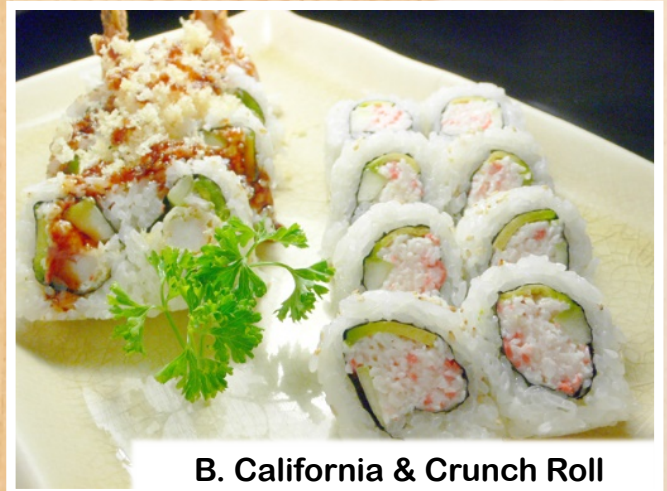

# ■ SPECIAL SUSHI PLATE ■

## Combination Roll

w/miso soup & salad

**A. California & Crunch  
Spicy Tuna & Rainbow Roll  
(4pce each) 23.95**

**B. California & Crunch Roll  
18.95**

**C. Crunch & Spicy Tuna Roll  
20.95**

**D. Crunch & Rainbow Roll  
23.95**